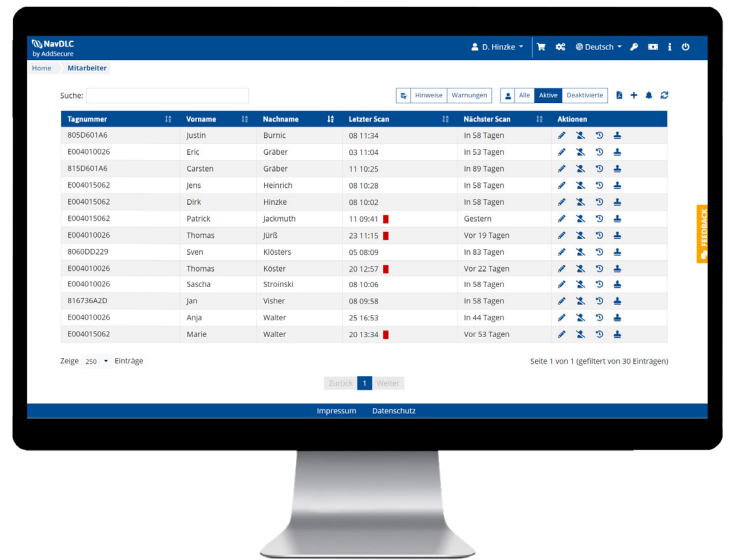

5 steps to a working system and complete ease of mind.

1 Register now for the portal

2 Order the RFID sticker

3 Install the NavID app for checking

4 Add drivers in the portal

5 Assign the employees the unique ID of the RFID sticker

Stickers available for only 3,50€ (incl. VAT)

Drivers license control

According to §21 StVG german law, as a vehicle owner you are obliged to verify the driving license of your employees at regular intervals. If you can not prove this, you can get fined in an inspection.

FAX your answer to +49(0)208/62809420

Company

Street

Name

Telephone

ZIP-Code/City

Email

☐ Yes, please set me up a free portal access

☐ Yes I want to order pcs. of stickers at 3,50 € per unit